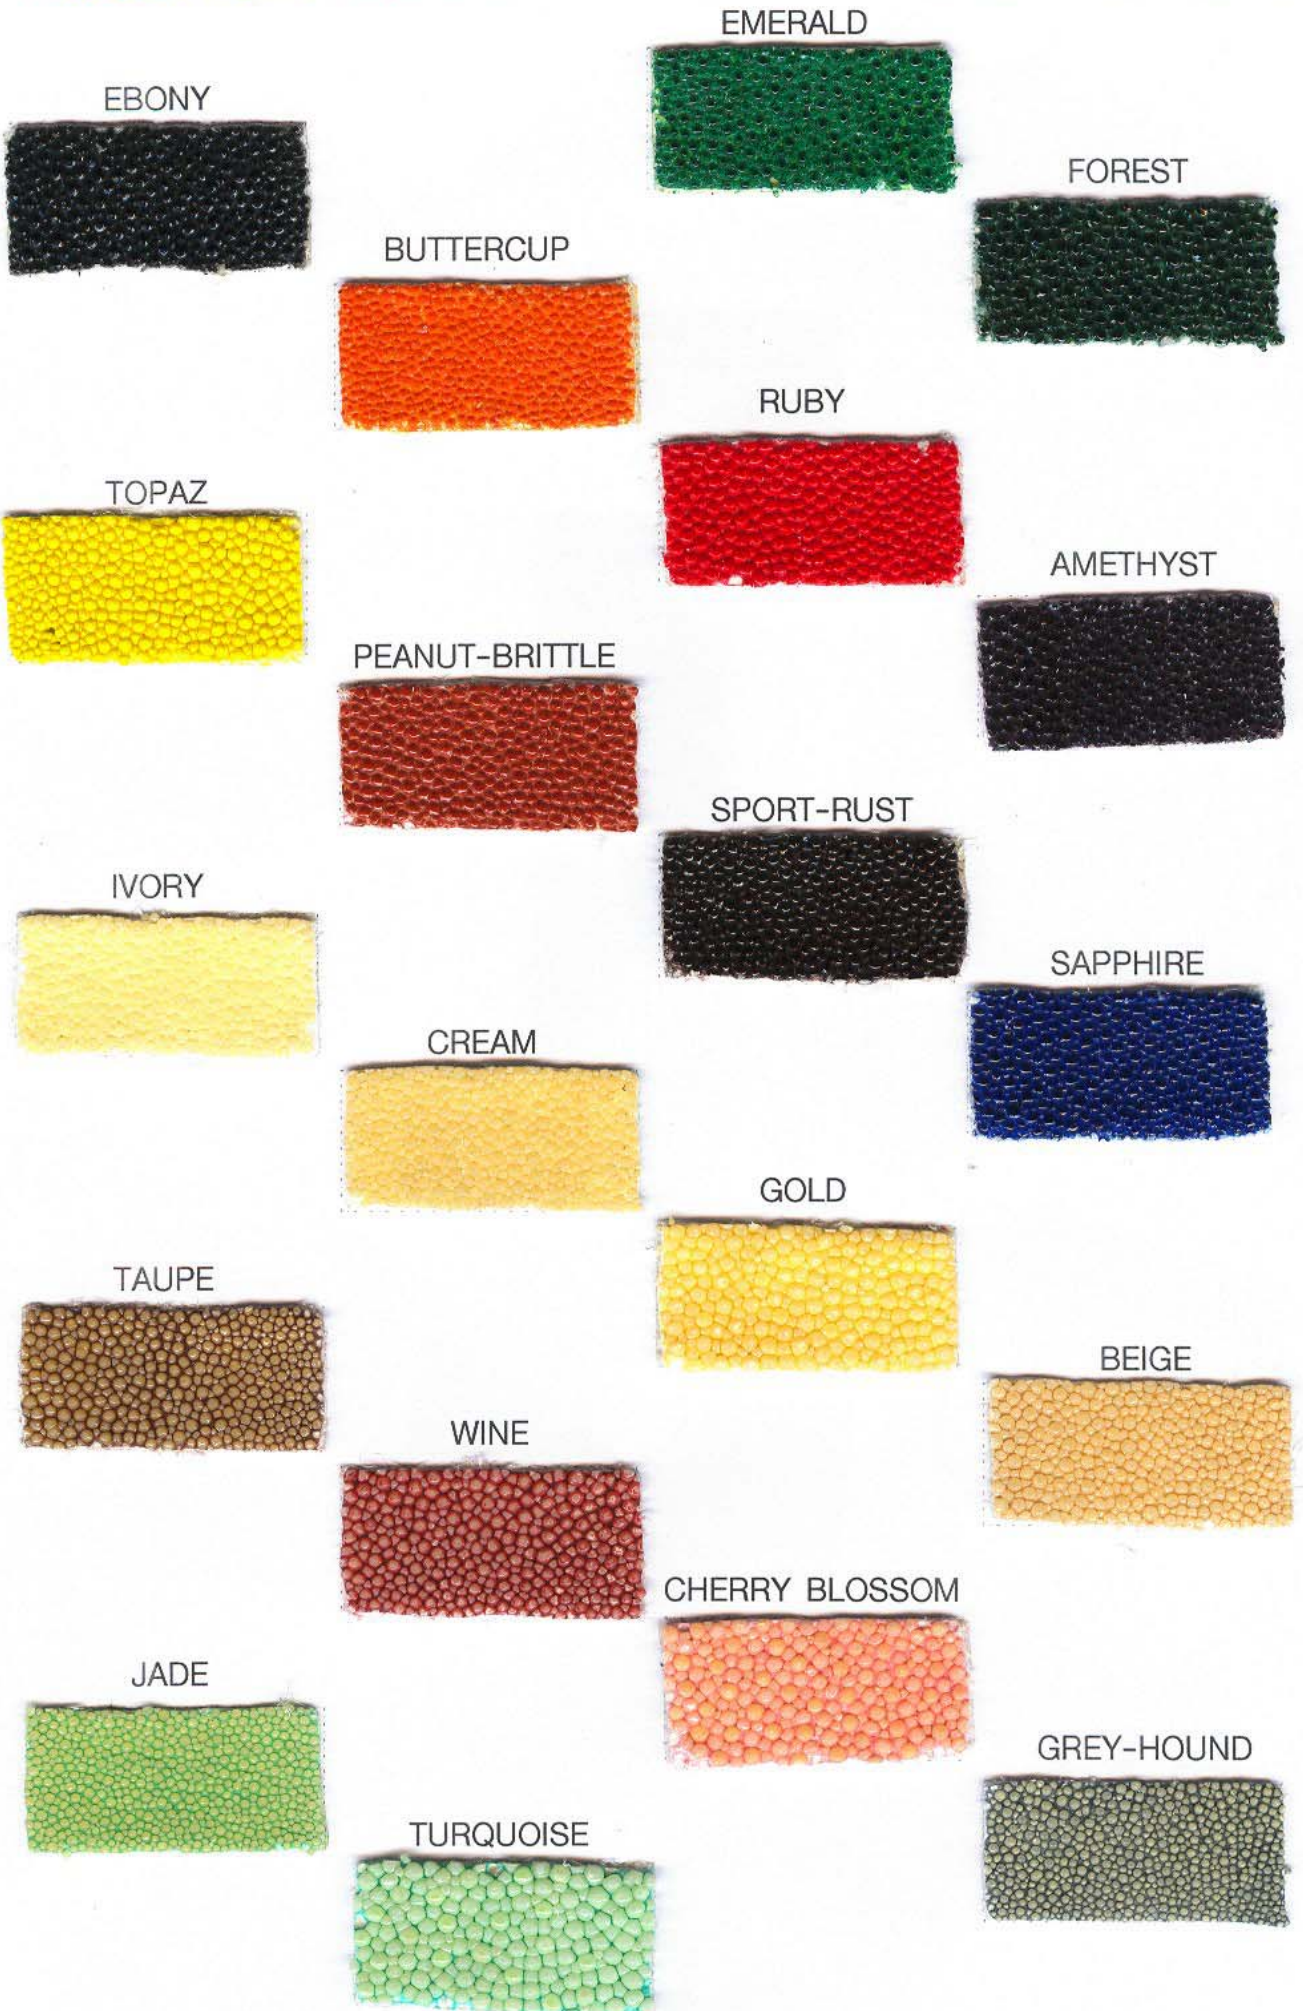

COLOR CARD

STINGRAY , GLOSS , PEARL-FINISH , SOFT-TANNAGE FOR WORLDCLASS LEATHERGOODS

COLOR CARD

STINGRAY , GLOSS , ART DECO FINISH , SANDED-SMOOTH , SOFT-TANNAGE , objet d'art